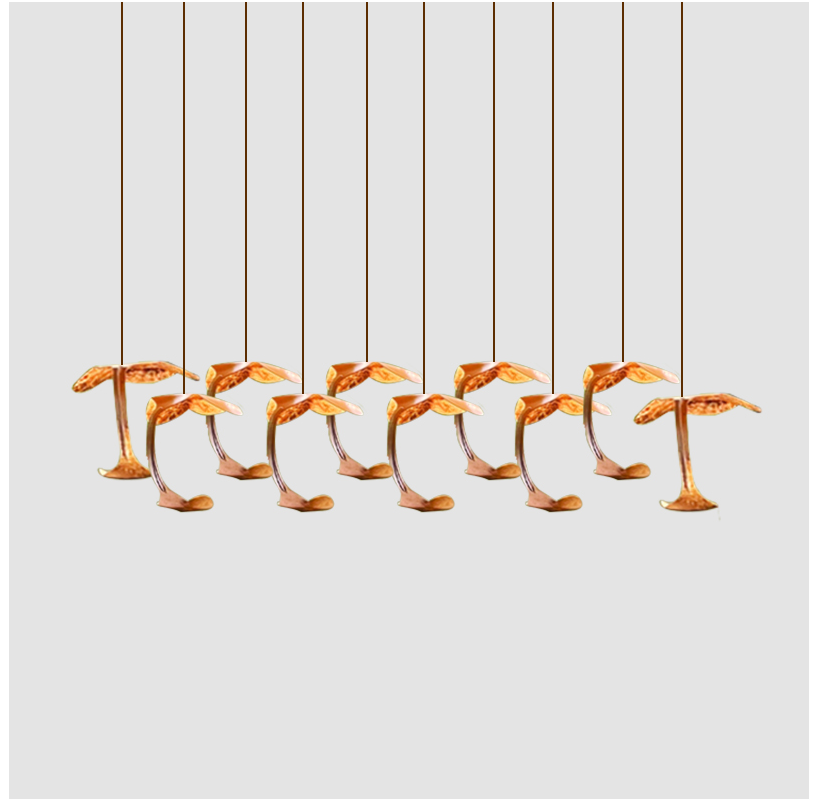

D131607-

base number Finish
Options

PROJECT
TYPE
SPECIFIER
QUANTITY
DATE

1. To build a product code in our configurator select the specify button on the base model # product page
2. To build a manual product code on this datasheet choose from the options listed below in blue font and add the suffix to the base model #

GENERAL

Series: Le Gigue
Partner: Knikerboker
Division: Design
Installation: Suspension
Product Type: Pendant
Mounting Location: Ceiling
Light Distribution: Indirect

PHYSICAL

Shape: Abstract
Diameter (in): 37 ⁷/₁₆
Length (mm): 1200
Max. Overall Height (mm): 1650
Max. Overall Height (in): 64 ¹⁵/₁₆
Weight (kg): 10.5
Fixture Finish: EWH / EBK / MAN / COF / PRD / SLF / GLF / CLF / BRL / EWS / EWG / EWC / EWR / EBS / EBG / EBC / EBC / EBB / MAS / MAD / MAC / MAB / COS / CGO / CCL / CBL / PRS / PRG / PRC / PRB
Fixture Material: Metal
Cable Details: Transparent Cable in the following lengths 5 x 1000mm / 39 3/8" 5 x 1500mm / 59 1/16"

ELECTRICAL

Lamp Type: LED
Input Wattage (W): 55
Dimming: Non-Dimming / Phase Dimming (120vac Only)
Driver Included: Yes
Driver Location: Integrated
Driver Type: Constant Current - Universal
Driver Class: Class 2
Input Voltage (V): 120 - 277
Constant Current (MA): 1050

LED

Number of LEDs: 10
Color Temperature (°K): 3000
Max. Delivered Lumen (lm): 6800
CRI: >85 CRI
Lamp Life (hrs): 50000

OPTICAL

RATINGS AND CERTIFICATIONS

Certified By: Certified for North American Standards
IP rating: IP20