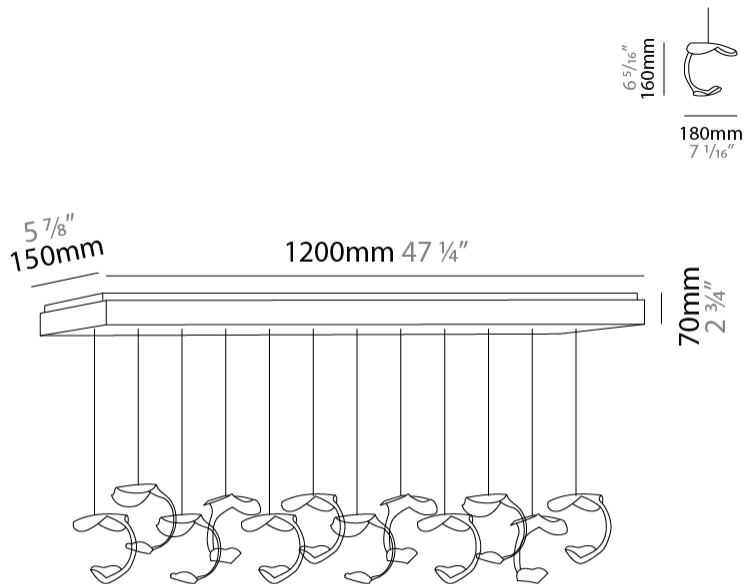

GENERAL

Series: Le Gigine _____
Partner: Knikerboker _____
Division: Design _____
Installation: Suspension _____
Product Type: Pendant _____
Mounting Location: Ceiling _____
Light Distribution: Indirect _____

PHYSICAL

Shape: Abstract _____
Diameter (in): 37 ⁷/₁₆ _____
Length (mm): 1200 _____
Max. Overall Height (mm): 1650 _____
Max. Overall Height (in): 64 ¹⁵/₁₆ _____
Weight (kg): 12.6 _____
Fixture Finish: EWH / EBK / MAN / COF / PRD / SLF / GLF / CLF / BRL / EWS / EWG / EWC / EWR / EBS / EBG / EBC / EBC / EBB / MAS / MAD / MAC / MAB / COS / CGO / CCL / CBL / PRS / PRG / PRC / PRB _____
Fixture Material: Metal _____
Cable Details: Transparent Cable in the following lengths 6 x 1000mm / 39 3/8" 6 x 1500mm / 59 1/16" _____

ELECTRICAL

Lamp Type: LED _____
Input Wattage (W): 66 _____
Dimming: Non-Dimming / Phase Dimming (120vac Only) _____
Driver Included: Yes _____
Driver Location: Integrated _____
Driver Type: Constant Current - Universal _____
Driver Class: Class 2 _____
Input Voltage (V): 120 - 277 _____
Constant Current (MA): 1050 _____

LED

Number of LEDs: 12 _____
Color Temperature (°K): 3000 _____
Max. Delivered Lumen (lm): 10200 _____
CRI: >85 CRI _____
Lamp Life (hrs): 50000 _____

OPTICAL

RATINGS AND CERTIFICATIONS

Certified By: Certified for North American Standards _____
IP rating: IP20 _____